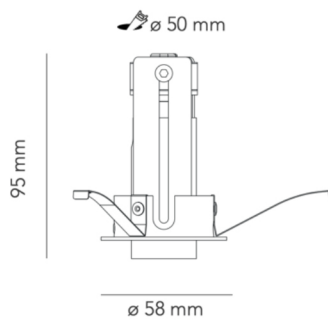

RETRACTABLE RECESSED LED SPOT PEEK

DIMENSIONS

ACCESSORIES

Category	Recessed spots
Colour	Black / White
Light source	LED
Power	8W
Luminous flux	418 lm
Colour temperature	2700K / 3000K (standard) / 4000K / 5000K
Colour Rendering Index	CRI>90
Efficacy	52 lm/W
Lifetime	>50.000h
Beam angle	15D / 24D (standard) / 36D
Driver	Included
Voltage	24V
Input voltage	110 – 240 V
Dimming	Triac / 1-10V / DALI
IP rating	IP20
Material	Aluminium
Warranty	5 years